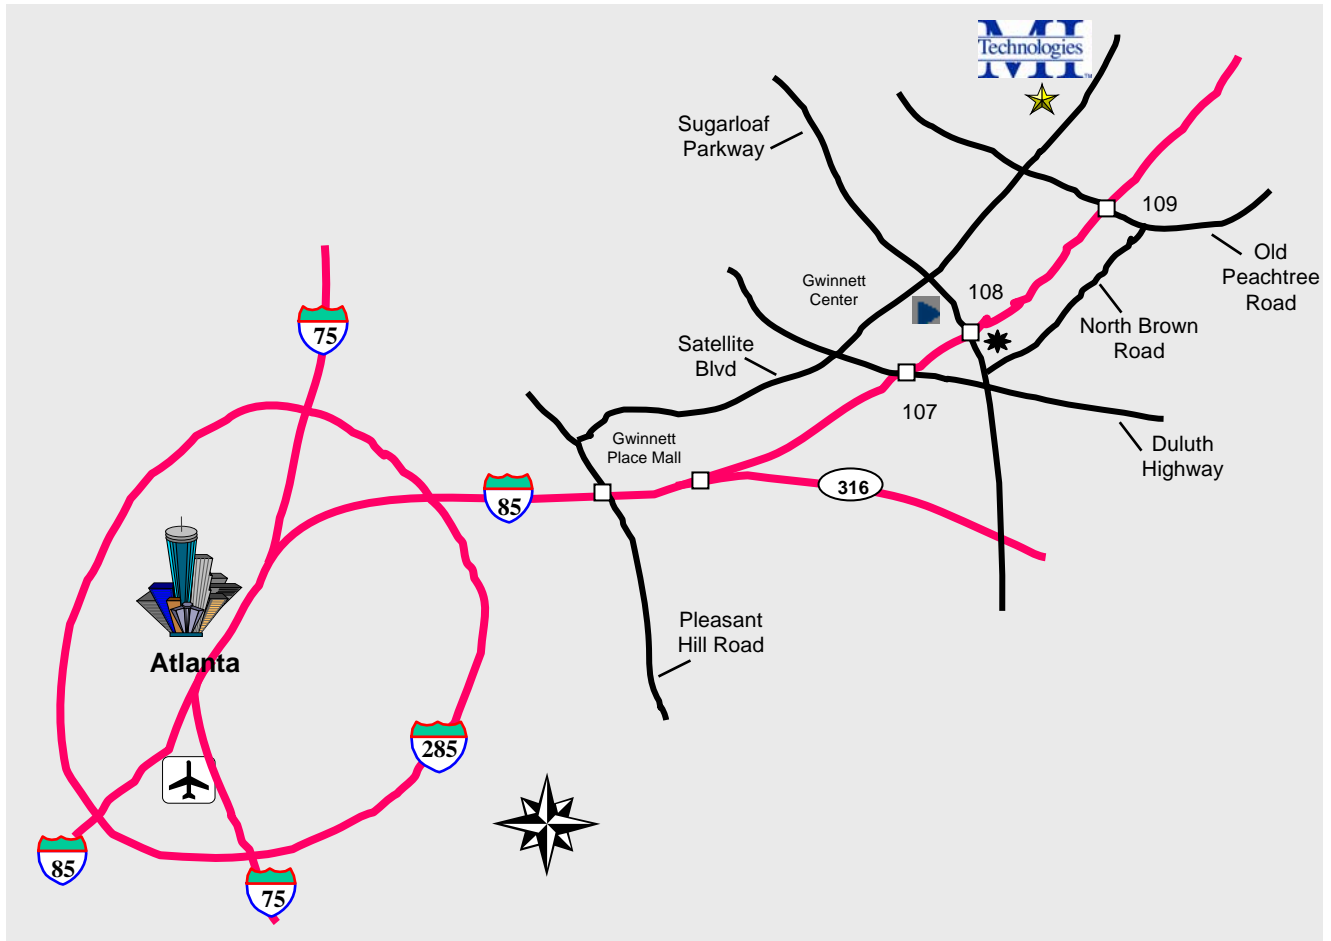

Map & Directions

MI Technologies is located at 1125 Satellite Boulevard, Suite 100 in Suwanee, Georgia 30024. Our phone number is 678-475-8300.

From the Atlanta Airport take I-85 North to Exit 109/Old Peachtree Road. Turn left at the top of the exit ramp onto Old Peachtree and cross over I-85. Turn right onto Satellite Boulevard (third light). MI Technologies will be 1 mile on your left.

Hotels:

* Hampton Inn at Sugarloaf
6010 Sugarloaf Parkway
Lawrenceville, GA 30043-8125
PH: 678-407-0018

■ Hilton Garden Inn
2040 Sugarloaf Circle
Duluth, GA 30097
PH: 770-495-7600

I-85 North at Exit 108/Sugarloaf Parkway. Left on Sugarloaf, then left onto North Brown Road.

I-85 North at Exit 108/Sugarloaf Parkway. Right on Sugarloaf, left on Satellite, then left on Sugarloaf Circle. The Hilton is behind the Chick-fil-a.