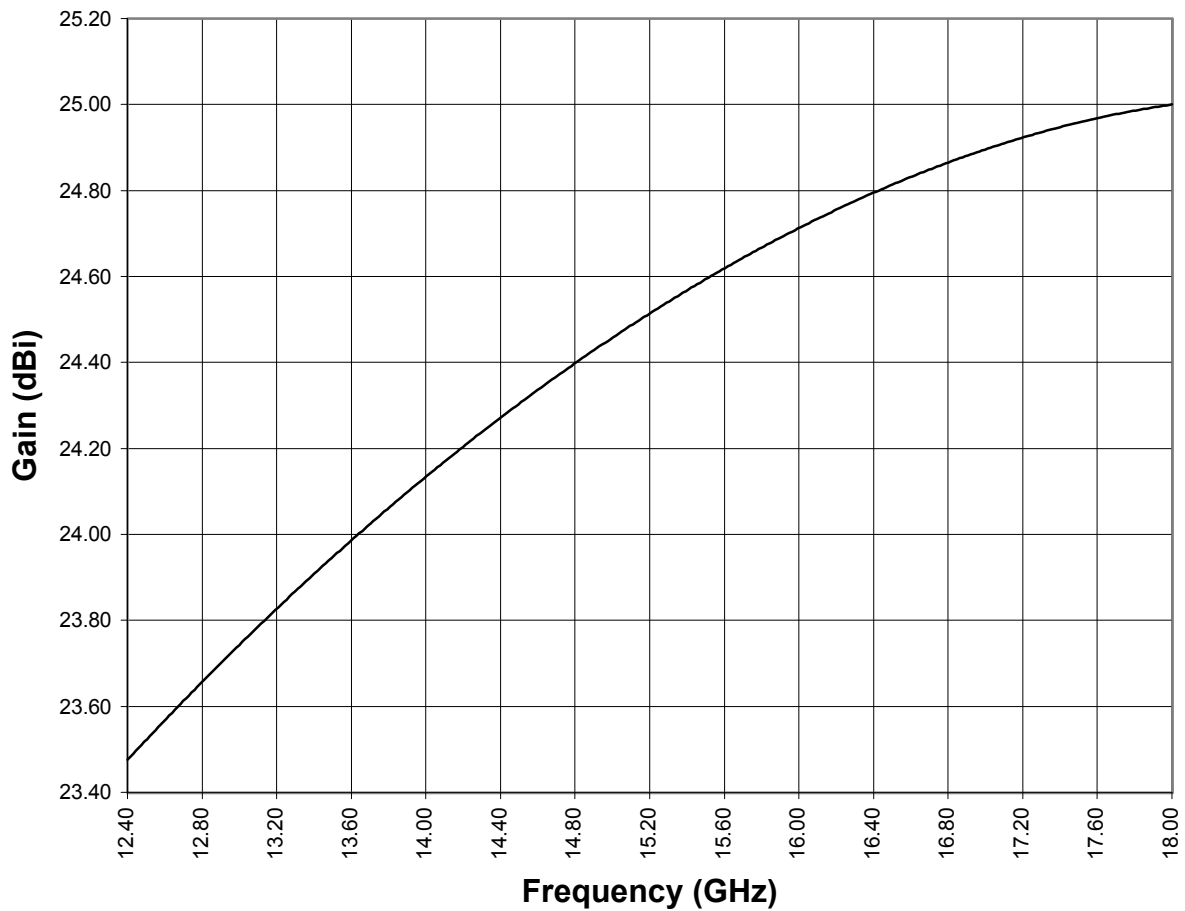

MI Technologies

Standard Gain Horn MI-12-12

Frequency (GHz)	+0.0	+1.0	+2.0	+3.0	+4.0	+5.0	+6.0	+7.0	+8.0	+9.0
12.00	N/A	N/A	N/A	N/A	23.48	23.52	23.57	23.61	23.66	23.70
13.00	23.74	23.79	23.83	23.87	23.91	23.95	23.99	24.02	24.06	24.10
14.00	24.13	24.17	24.20	24.24	24.27	24.30	24.34	24.37	24.40	24.43
15.00	24.46	24.49	24.51	24.54	24.57	24.59	24.62	24.64	24.67	24.69
16.00	24.71	24.73	24.76	24.78	24.79	24.81	24.83	24.85	24.87	24.88
17.00	24.90	24.91	24.92	24.94	24.95	24.96	24.97	24.98	24.99	24.99
18.00	25.00	N/A	N/A	N/A	N/A	N/A	N/A	N/A	N/A	N/A

1125 Satellite Blvd., Suite 100
Suwanee, GA 30024-4629
678-475-8300
www.mi-technologies.com