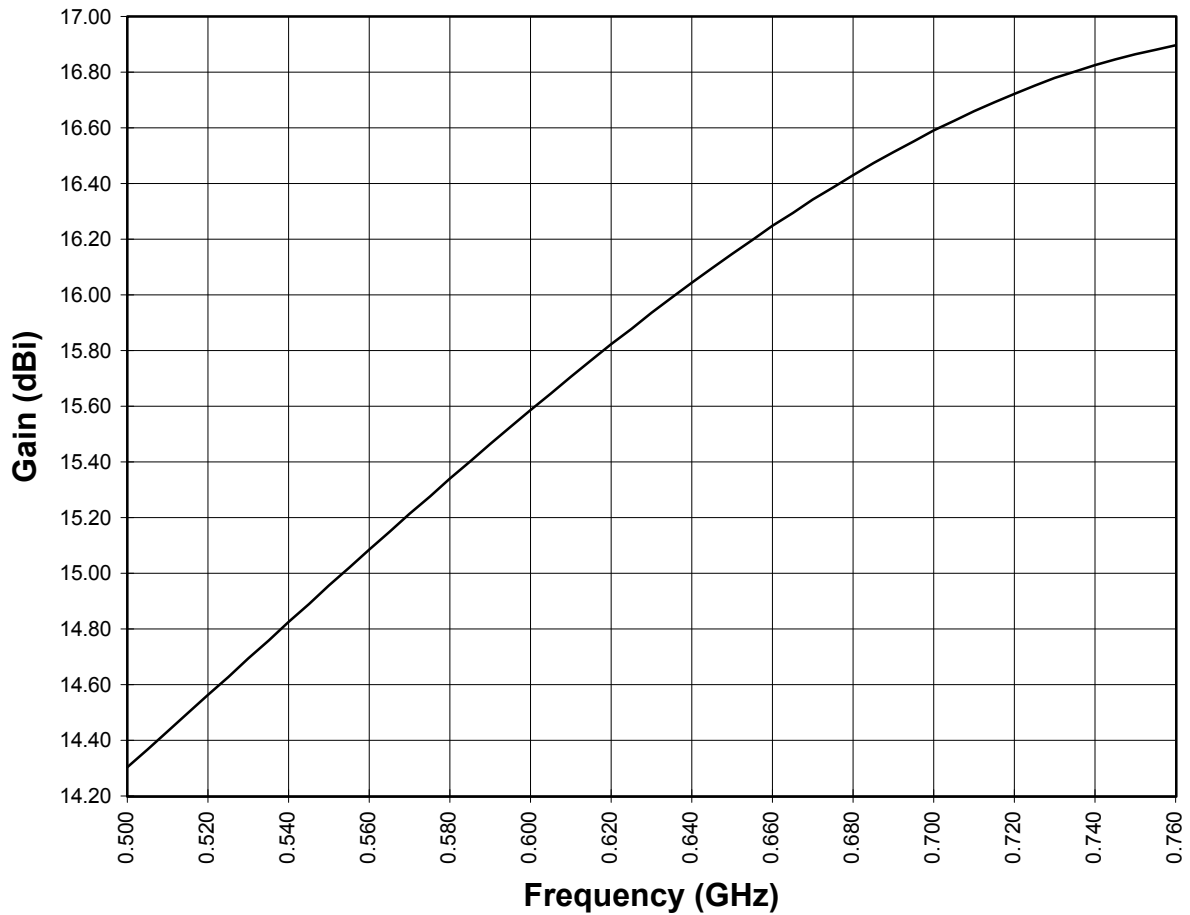

MI Technologies

Standard Gain Horn MI-12-0.5

Frequency (GHz)	+0.000	+0.005	+0.010	+0.015	+0.020	+0.025	+0.030	+0.035	+0.040	+0.045
0.500	14.30	14.37	14.43	14.50	14.56	14.63	14.69	14.76	14.82	14.89
0.550	14.96	15.02	15.08	15.15	15.21	15.28	15.34	15.40	15.46	15.53
0.600	15.59	15.65	15.71	15.76	15.82	15.88	15.93	15.99	16.04	16.10
0.650	16.15	16.20	16.25	16.30	16.34	16.39	16.43	16.47	16.51	16.55
0.700	16.59	16.63	16.66	16.69	16.72	16.75	16.78	16.80	16.83	16.85
0.750	16.86	16.88	16.90	N/A	N/A	N/A	N/A	N/A	N/A	N/A

1125 Satellite Blvd., Suite 100
Suwanee, GA 30024-4629
678-475-8300
www.mi-technologies.com