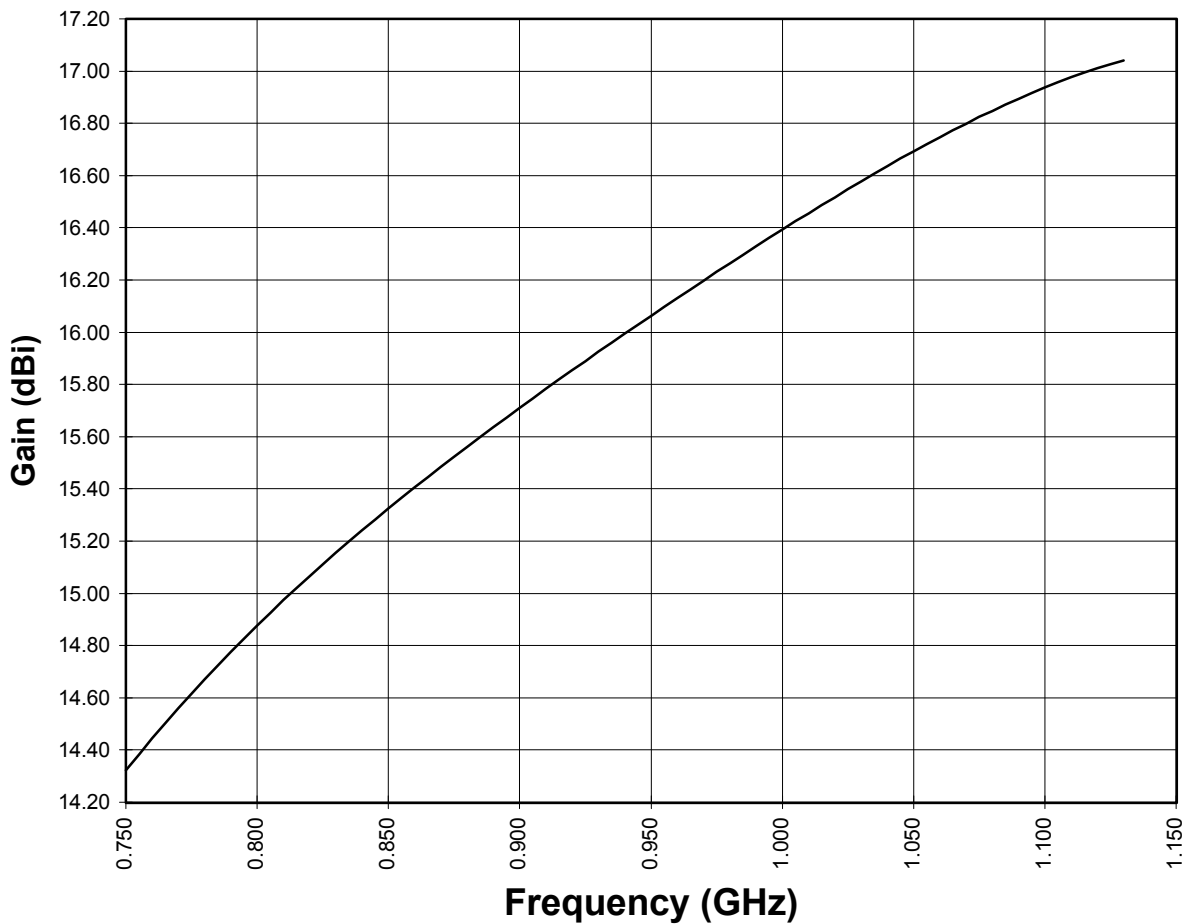

MI Technologies

Standard Gain Horn MI-12-0.75

Frequency (GHz)	+0.000	+0.005	+0.010	+0.015	+0.020	+0.025	+0.030	+0.035	+0.040	+0.045
0.75	14.32	14.38	14.44	14.50	14.56	14.62	14.67	14.72	14.78	14.83
0.80	14.88	14.93	14.97	15.02	15.07	15.11	15.16	15.20	15.24	15.28
0.85	15.32	15.37	15.41	15.45	15.48	15.52	15.56	15.60	15.64	15.67
0.90	15.71	15.75	15.78	15.82	15.85	15.89	15.92	15.96	15.99	16.03
0.95	16.06	16.10	16.13	16.16	16.20	16.23	16.26	16.30	16.33	16.36
1.00	16.39	16.42	16.46	16.49	16.52	16.55	16.58	16.61	16.64	16.66
1.05	16.69	16.72	16.75	16.77	16.80	16.82	16.85	16.87	16.89	16.92
1.10	16.94	16.96	16.98	16.99	17.01	17.03	17.04	N/A	N/A	N/A

1125 Satellite Blvd., Suite 100
Suwanee, GA 30024-4629
678-475-8300
www.mi-technologies.com