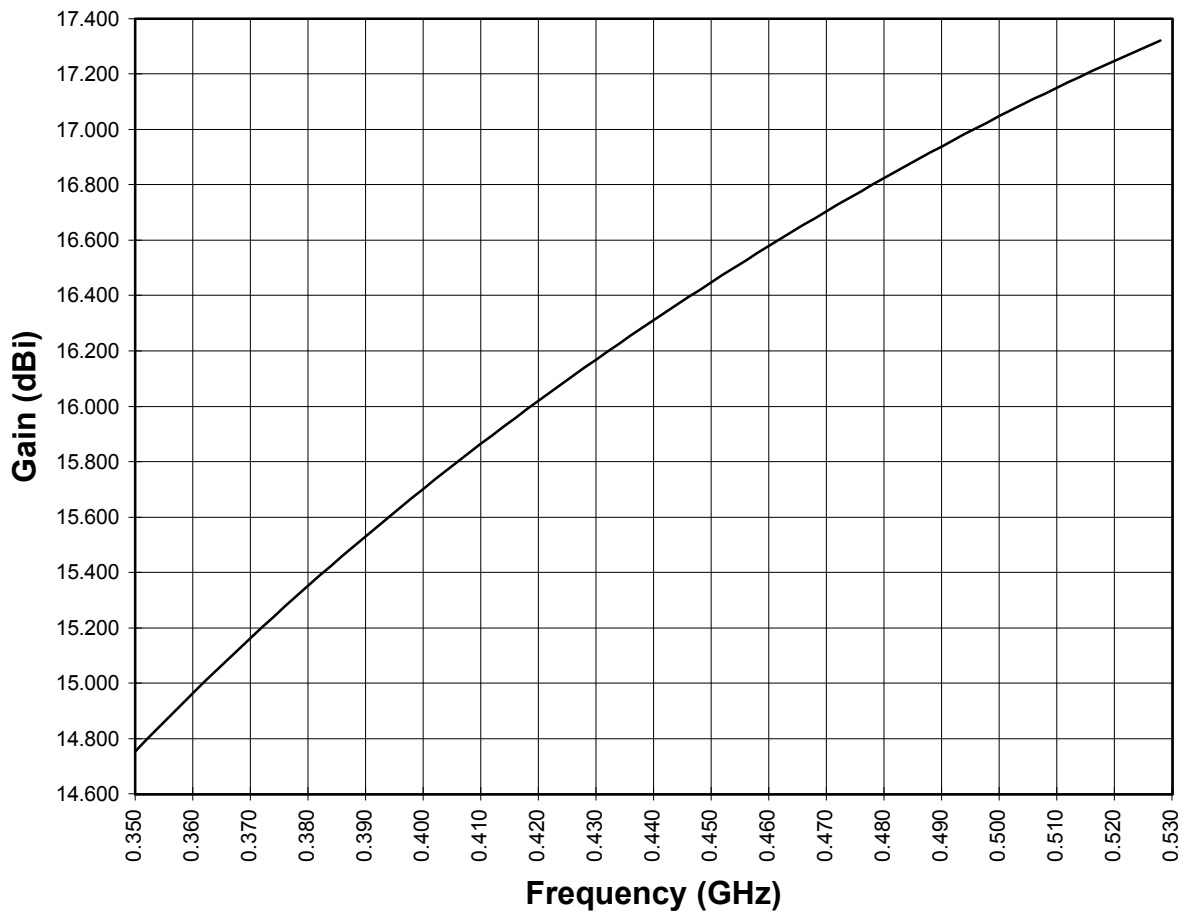

MI Technologies

Standard Gain Horn MI-12-0.4

Frequency (GHz)	+0.000	+0.002	+0.004	+0.006	+0.008	+0.010	+0.012	+0.014	+0.016	+0.018
0.340	N/A	N/A	N/A	N/A	N/A	14.71	14.75	14.80	14.84	14.88
0.360	14.92	14.96	15.00	15.04	15.08	15.12	15.16	15.20	15.24	15.28
0.380	15.31	15.35	15.39	15.42	15.46	15.50	15.53	15.57	15.60	15.63
0.400	15.67	15.70	15.73	15.77	15.80	15.83	15.86	15.90	15.93	15.96
0.420	15.99	16.02	16.05	16.08	16.11	16.14	16.17	16.20	16.23	16.25
0.440	16.28	16.31	16.34	16.37	16.39	16.42	16.45	16.47	16.50	16.53
0.460	16.55	16.58	16.60	16.63	16.65	16.68	16.70	16.73	16.75	16.78
0.480	16.80	16.82	16.85	16.87	16.89	16.92	16.94	16.96	16.98	17.00
0.500	17.03	17.05	17.07	17.09	17.11	17.13	17.15	17.17	17.19	17.21
0.520	17.23	17.25	17.27	17.29	17.30	17.32	N/A	N/A	N/A	N/A